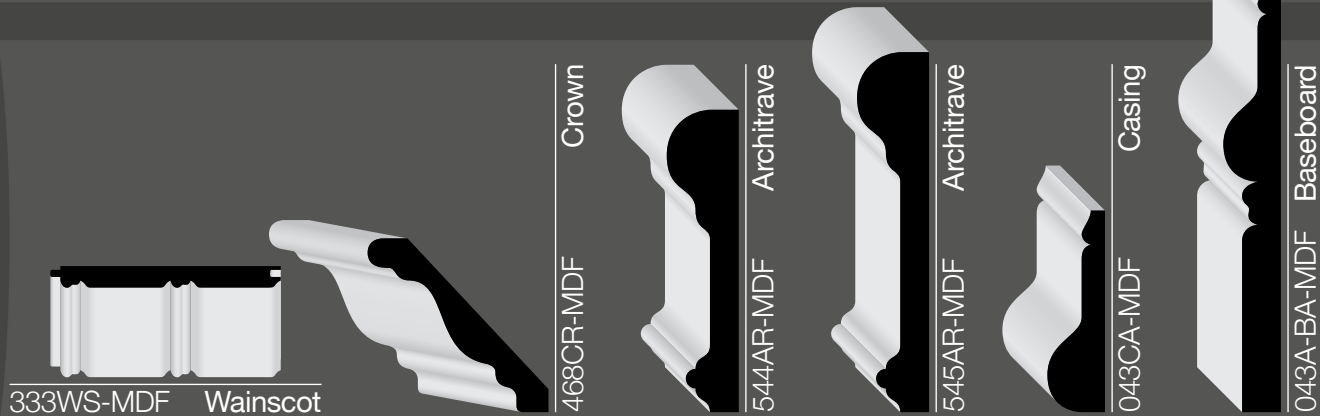

SignatureLINE

Update and modernize your interior with SignatureLINE mouldings. These inspirational mouldings will have your neighbours asking who designed your room!

Option A

Option B

Option C

Red Oak

Phone: 250.564.2001
250.564.2002
www.bairdhomes.ca

ALL MOULDING PROFILES SEEN ABOVE HAVE BEEN REDUCED TO 30% OF ACTUAL SIZE TO ACCOMMODATE THE LAYOUT.

PRINTED IN CANADA

AFFORDABLE NEVER LOOKED SO GOOD

2008 EDITION

Premium Moulding Guide

IN-STILE
MOULDINGS & DOORS

ALL MOULDING PROFILES SEEN ABOVE HAVE BEEN REDUCED TO 30% OF ACTUAL SIZE TO ACCOMMODATE THE LAYOUT.