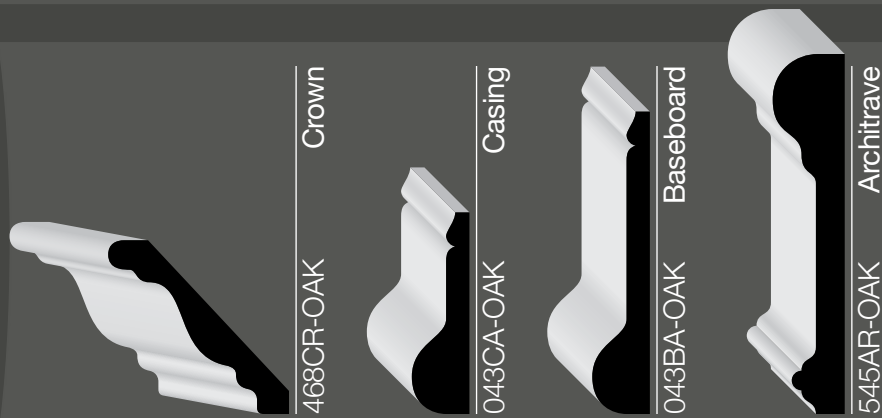

Red Oak

Phone: 250.564.2001
250.564.2002
www.bairdhomes.ca

ALL MOULDING PROFILES SEEN ABOVE HAVE BEEN REDUCED TO 30% OF ACTUAL SIZE TO ACCOMMODATE THE LAYOUT.

PRINTED IN CANADA

AFFORDABLE NEVER LOOKED SO GOOD